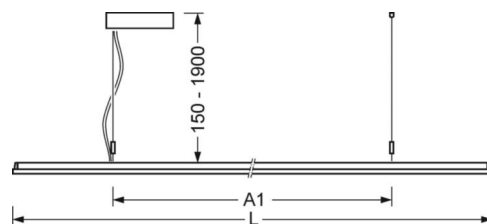

Suspended luminaire/light run - Micro-prismatic diffuser - direct/indirect distribution - equipped for light run installation

Ultra-flat luminaire housing design, painted extruded aluminium profile, visible installation height 10/24mm, prepared for light run installation; Housing colour silver grey/white aluminium RAL 9006; Direct/indirect light distribution, direct share by means of a microprism made of PMMA, homogeneous light emission through lateral LED light coupling in Light Guide panel and semi-diffuse, reflective white coating, with special decoupling technology for defined ceiling illumination; for VDU workstations, omnidirectional glare reduction according to the current norm DIN-EN 12464-1. Electrical connection via start luminaire with 5-pin connection cable and light-run luminaires with through-wiring. Luminaire can only be operated in conjunction with a single luminaire. Y-wire suspension and luminaire connector are included in the scope of delivery Suspension set with a canopy and integrated light control available separately as accessories.

CHARACTERISTICS

Order number	46255016175
EAN number	4020863378432
Commodity code	94051190
Certification mark	IP 20, Protection class I, VDU 65° < 3000, F, Indoor, CE
Impact resistance (IK rating)	IK02
Ambient temperatur	ta 25°C
Special properties	Ready for IoT
Warranty period	5 years
State funding programs	BEG - Federal funding for efficient buildings (valid only for Germany)

ELECTRICAL ENGINEERING

Controller	Electronic driver DALI2 (1 pcs.)
System output	48W
Mains voltage	230V/50Hz
Circuit breakers (inrush current)	12 pieces/B10, 20 pieces/B16, 21 pieces/C10, 33 pieces/C16
Energy efficiency class/light source	C

LIGHTING TECHNOLOGY